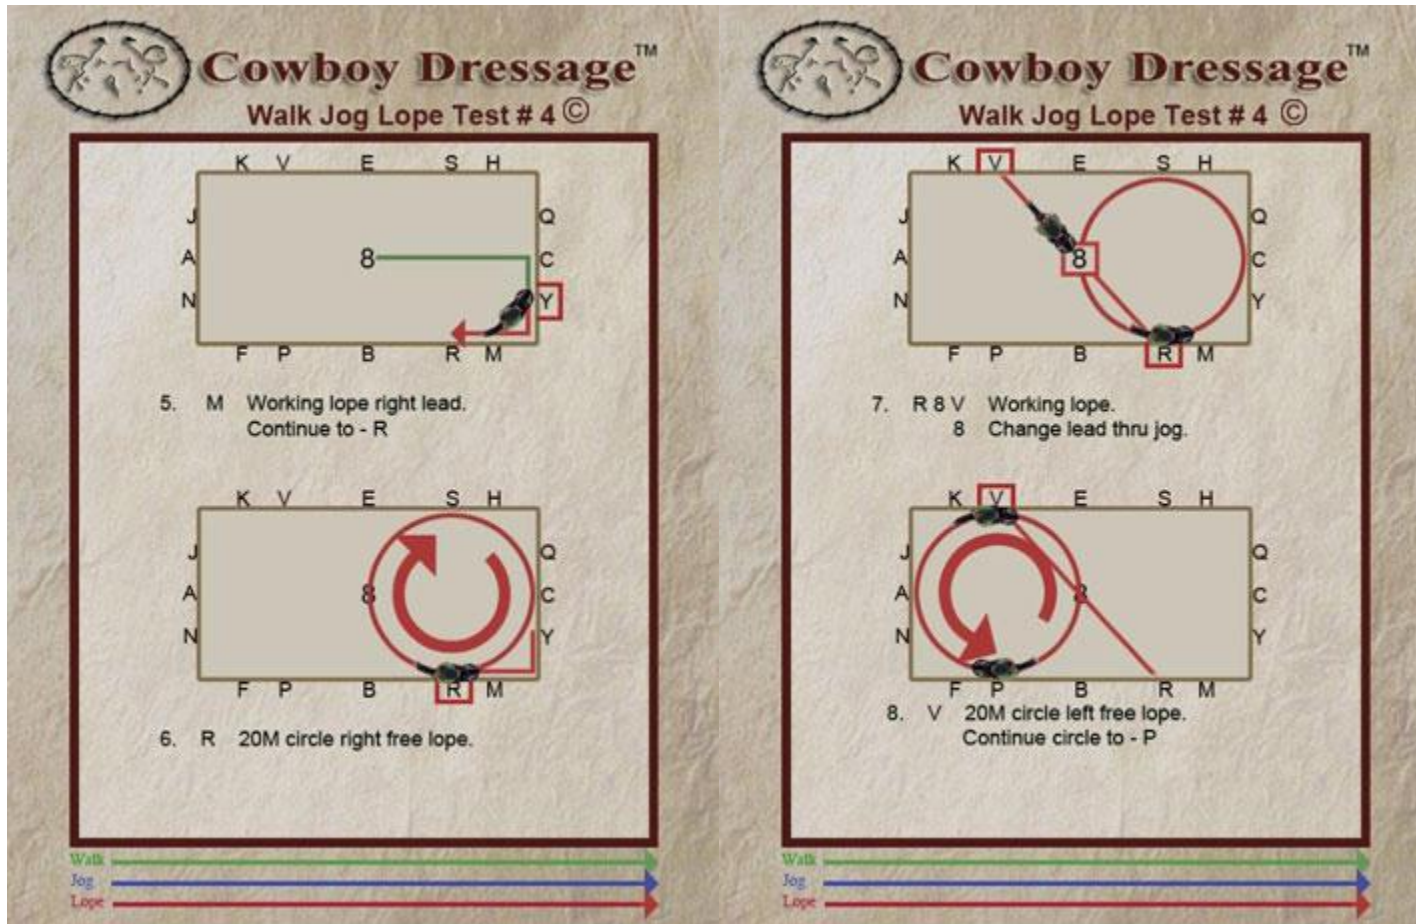

Cowboy Dressage™ Tests

Cowboy Dressage™ Tests

Cowboy Dressage™ Tests

Cowboy Dressage™
Walk Jog Lope Test # 4 ©

9. P 8 S Working lope.
8 Change lead thru jog.

10. H 10M circle right working jog.
Continue to - C

Cowboy Dressage™
Walk Jog Lope Test # 4 ©

11. C Turn down centerline free jog.

12. A Turn left
F 10M circle left working jog.
Continue to - P

Walk →

Jog →

Lope →

Cowboy Dressage™ Tests