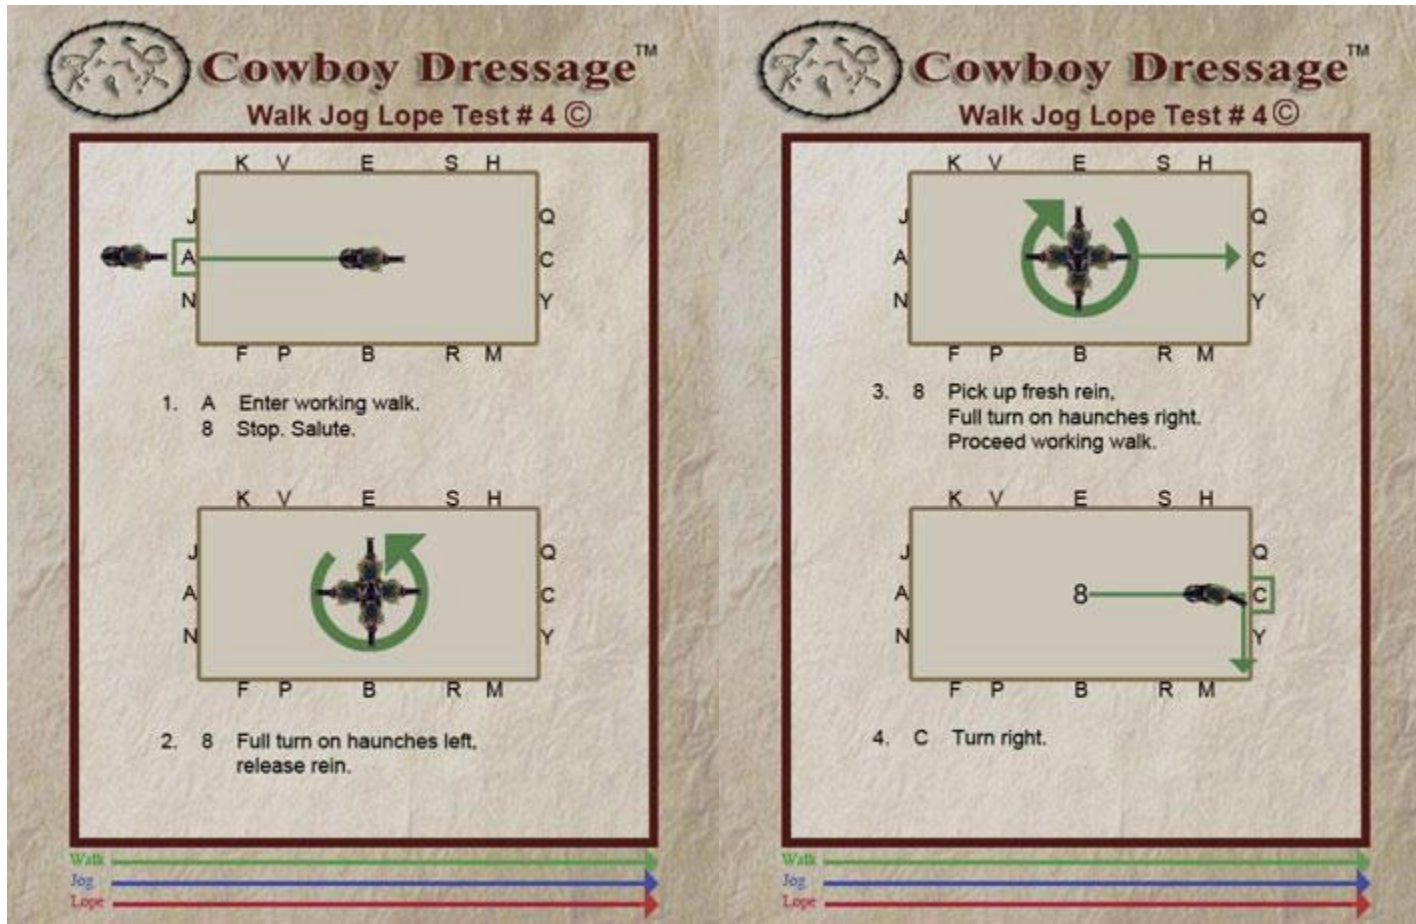

Cowboy Dressage™ Tests

Cowboy Dressage™ Tests

Cowboy Dressage™ Tests

Cowboy Dressage™
Walk Jog Lope Test # 4 ©

9. P 8 S Working lope.
8 Change lead thru jog.

10. H 10M circle right working jog.
Continue to - C

Cowboy Dressage™
Walk Jog Lope Test # 4 ©

11. C Turn down centerline free jog.

12. A Turn left
F 10M circle left working jog.
Continue to - P

Walk →

Jog →

Lope →

Cowboy Dressage™ Tests